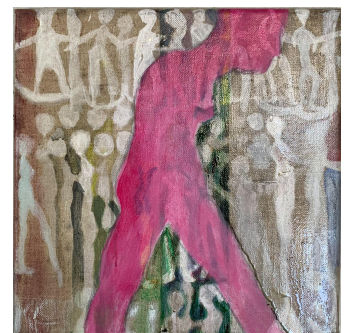

Braving My Way II

30 × 30 cm

Oil and acrylic on stretched linen

2022–2026

£300

For enquiries regarding other artworks from the exhibition, please contact the artist at info.ivilina@gmail.com or via the website:

<https://ivilinakouneva.com/contact/>