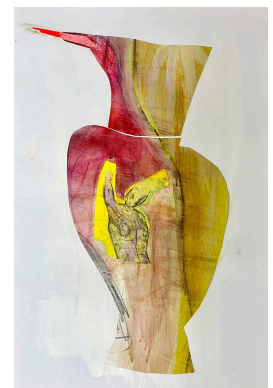

Portrait of a Jug: Pouring Colour

62 × 41 cm

Drawing and paint on paper cut-out collage on paper
2024

£400 (unframed)